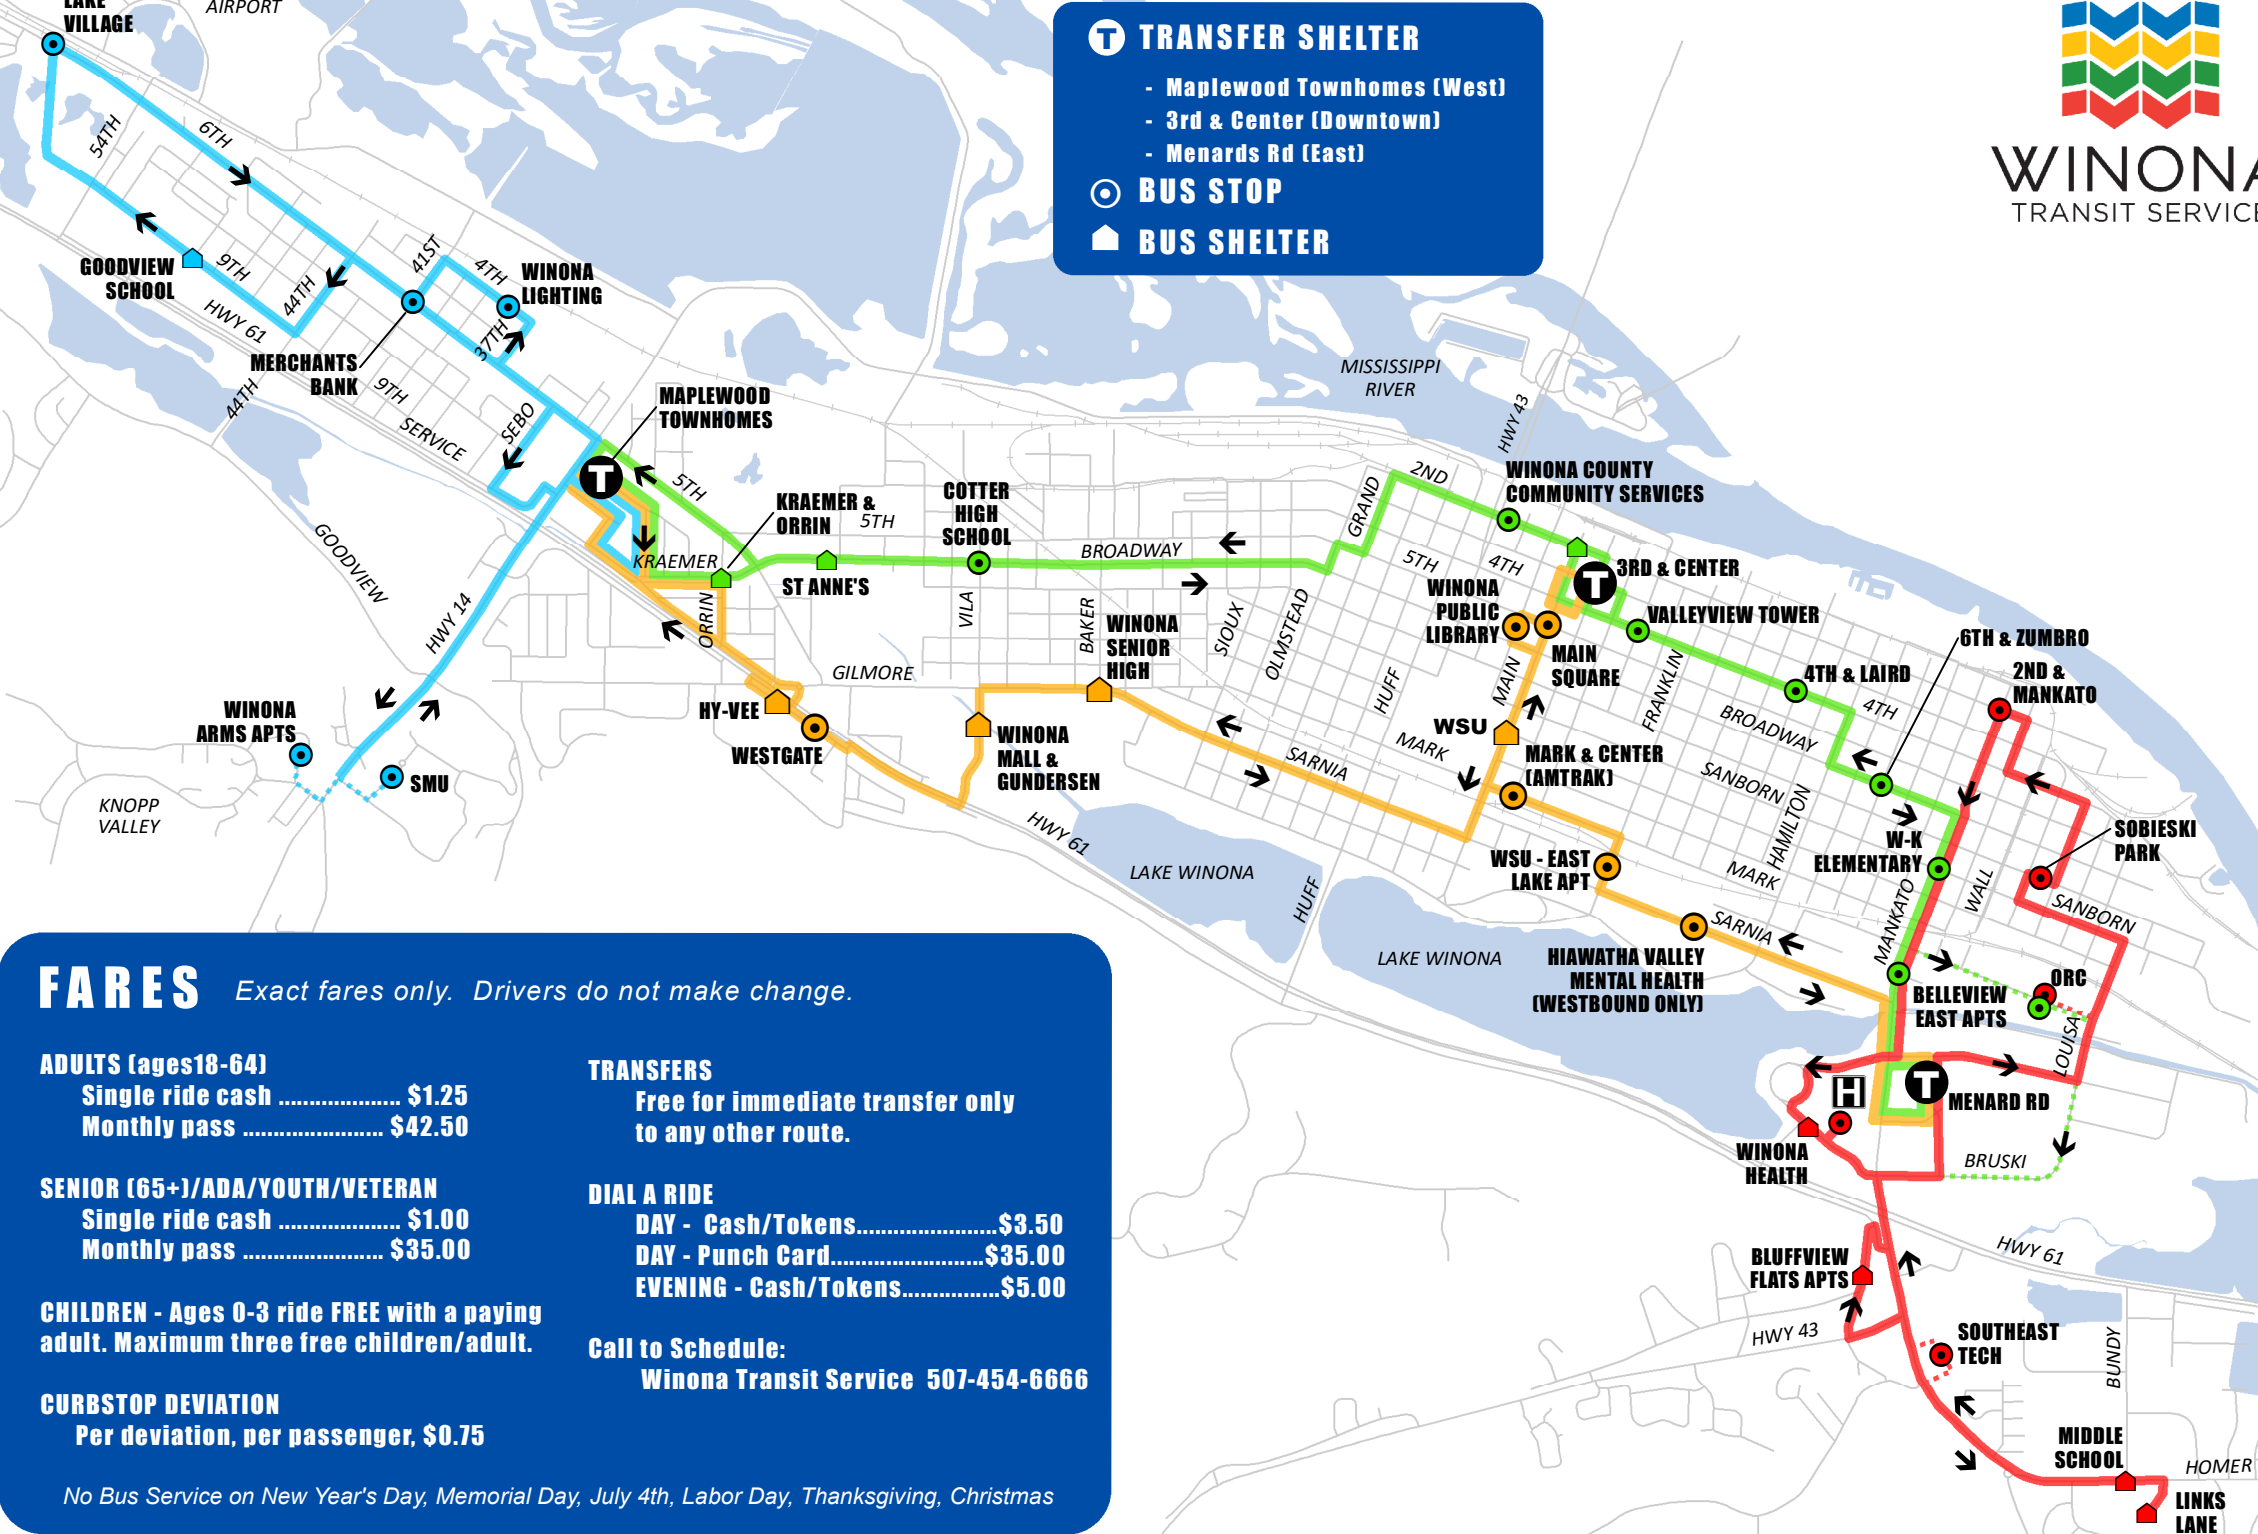

T TRANSFER SHELTER

- Maplewood Townhomes (West)
- 3rd & Center (Downtown)
- Menards Rd (East)

○ BUS STOP

🏠 BUS SHELTER

**GOODVIEW/
WEST
CORRIDOR**

**BROADWAY/
CROSS TOWN
CORRIDOR**

**MANKATO/
EAST
CORRIDOR**

**SARNIA/
CROSS TOWN
CORRIDOR**

FARES *Exact fares only. Drivers do not make change.*

ADULTS (ages 18-64)
 Single ride cash \$1.25
 Monthly pass \$42.50

SENIOR (65+)/ADA/YOUTH/VETERAN
 Single ride cash \$1.00
 Monthly pass \$35.00

CHILDREN - Ages 0-3 ride FREE with a paying adult. Maximum three free children/adult.

CURBSTOP DEVIATION
 Per deviation, per passenger, \$0.75

TRANSFERS
 Free for immediate transfer only to any other route.

WINONA
TRANSIT SERVICE