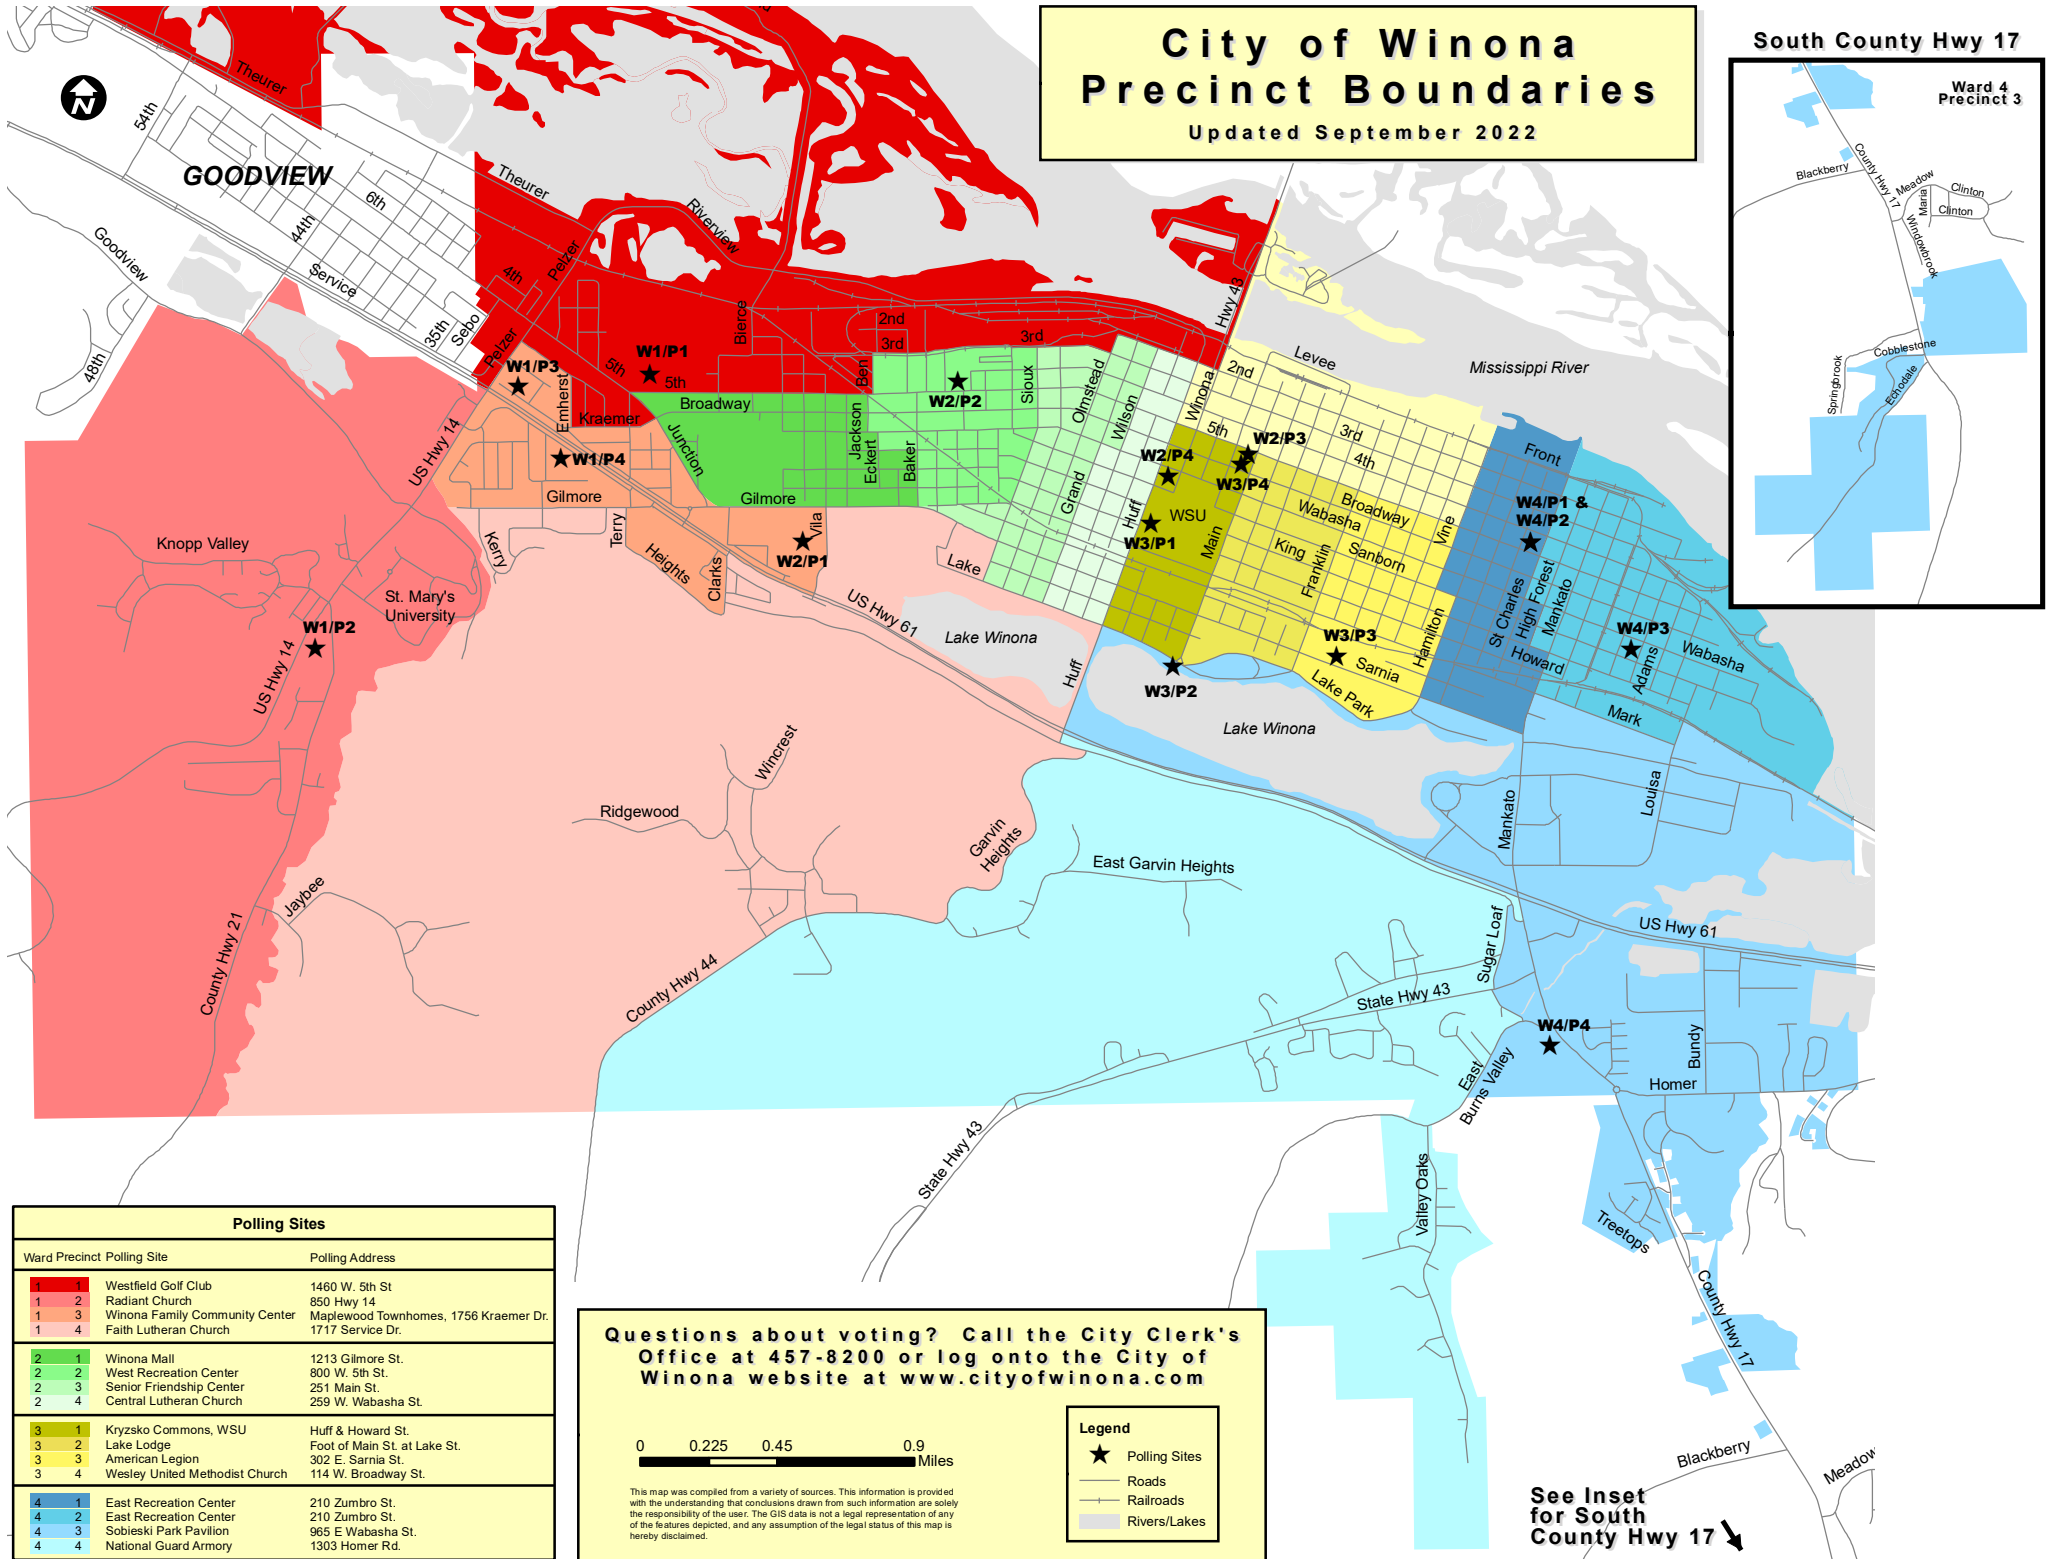

City of Winona Precinct Boundaries

Updated September 2022

South County Hwy 17

Ward 4
Precinct 3

Polling Sites

Ward	Precinct	Polling Site	Polling Address
1	1	Westfield Golf Club	1460 W. 5th St
	2	Radiant Church	850 Hwy 14
	3	Winona Family Community Center	Maplewood Townhomes, 1756 Kraemer Dr.
	4	Faith Lutheran Church	1717 Service Dr.
2	1	Winona Mall	1213 Gilmore St.
	2	West Recreation Center	800 W. 5th St.
	3	Senior Friendship Center	251 Main St.
	4	Central Lutheran Church	259 W. Wabasha St.
3	1	Kryzsko Commons, WSU	Huff & Howard St.
	2	Lake Lodge	Foot of Main St. at Lake St.
	3	American Legion	302 E. Sarnia St.
	4	Wesley United Methodist Church	114 W. Broadway St.
4	1	East Recreation Center	210 Zumbro St.
	2	East Recreation Center	210 Zumbro St.
	3	Sobieski Park Pavilion	965 E. Wabasha St.
	4	National Guard Armory	1303 Homer Rd.

Questions about voting? Call the City Clerk's Office at 457-8200 or log onto the City of Winona website at www.cityofwinona.com

Legend

- ★ Polling Sites
- Roads
- Railroads
- Rivers/Lakes

See Inset for South County Hwy 17