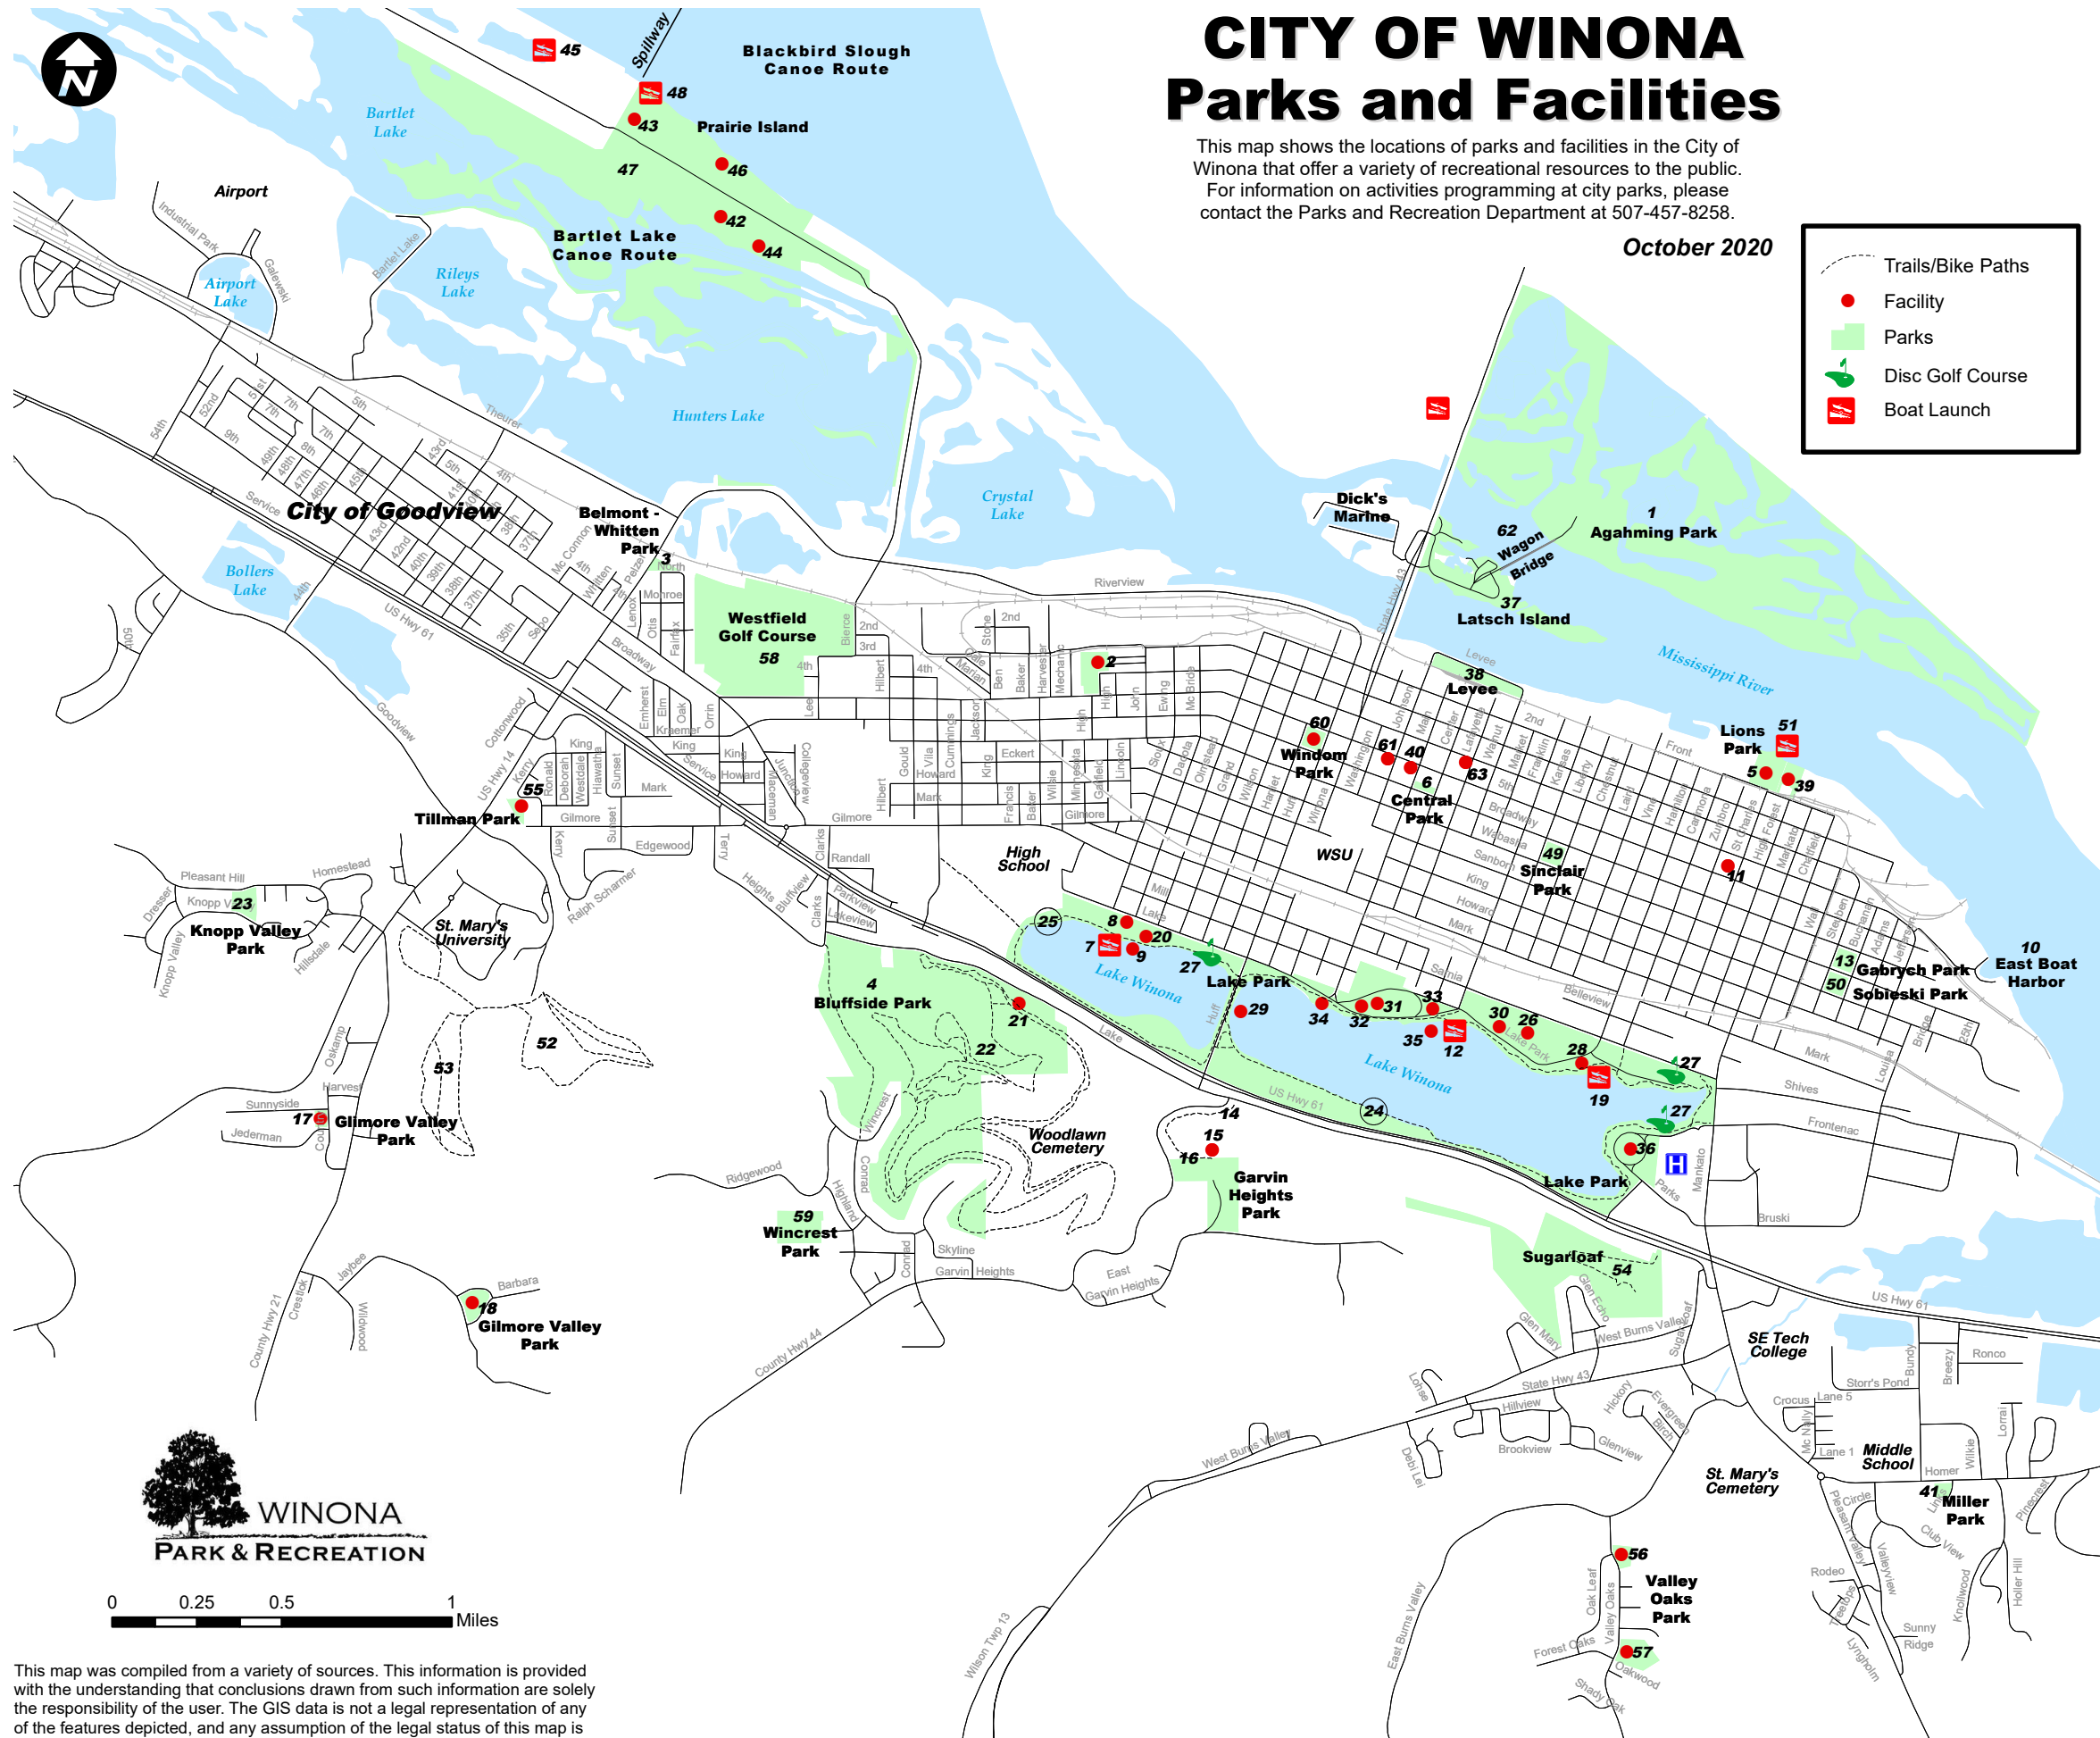

October 2020

PARK / FACILITY	LOCATION	
1	Agahming Wildlife Refuge	-
2	Aquatic Center	780 W. 4th St.
3	Belmont-Whitten Park	2 Lenox St.
4	Bluffs Park	800 W. Lake Blvd.
5	Bud King Ice Arena	670 E. Front
6	Central Park (2nd Ward)	50 W. Broadway
7	Dacota Street Boat Launch	800 Dacota St.
8	Dacota Street Fields	750 Dacota St.
9	Dacota Street Pier	800 Dacota St.
10	East Boat Harbor	1250 E. 4th
11	East Recreation Center	210 Zumbro St.
12	Franklin Boat Launch	-
13	Gabrych Park	950 E. 7th St.
14	Garvin Heights (Lower)	250 W. Lake Blvd.
15	Garvin Heights Lookout	200 East Garvin Heights Blvd.
16	Garvin Heights Trails	-
17	Gilmore Valley Shelter I	1160 Country Dr.
18	Gilmore Valley Shelter II	157 Jay Bee Dr.
19	Hamilton Street Boat Launch	-
20	Hiawatha Valley Marines Shelter	527 Lake Park Drive W.
21	Holzinger Lodge	925 W. Lake Blvd.
22	Holzinger Trails	925 W. Lake Blvd.
23	Knopp Valley Park	200 Knopp Valley Dr.
24-36 LAKE PARK		
24	Bike Path - East	Lake Park
25	Bike Path - West	Lake Park
26	Bambenek Fields	290 E. Lake Park Dr.
27	Disc Golf Courses	Lake Park
28	Lions Shelter	525 E. Lake Park Dr.
29	Huff Street Pier	924 Huff St.
30	Jaycee Shelter	340 Lake Park Dr.
31	Bandshell	85 Lake Park Dr.
32	Veteran's Memorial Park	60 W. Lake Park Dr.
33	Rose Garden Gazebo	190 E. Lake Park Dr.
34	Lake Lodge	113 W. Lake Park Dr.
35	Lake Park Pier	-
36	Unity Park	860 Parks Ave.
37	Latsch Island	-
38	Levee	-
39	Lions Youth Fields	730 E. Front St.
40	Masonic Temple/Friendship Ctr	251 Main St.
41	Miller Park	200 Links Ln.
42-47 PRAIRIE ISLAND		
42	Deer Park	915 Prairie Island Rd. N.
43	Kiwanis Shelter	1340 Prairie Island Rd. N.
44	Latsch Shelter	915 Prairie Island Rd. N.
45	McNally Landing	1450 Prairie Island Rd. N.
46	Prairie Island Campground	1120 Prairie Island Rd. N.
47	Prairie Island Trails/Dog Park	-
48	Spillway Boat Launch	1340 Prairie Island Rd. N.
49	Sinclair Park (3rd Ward)	310 E. Broadway
50	Sobieski Park (4th Ward)	950 E. 8th St.
51	St. Charles Street Boat Launch	660 E. Front St.
52	St. Mary's Hiking Trails	-
53	St. Mary's Ski Trails	-
54	Sugarloaf Hiking Trails	-
55	Tillman Park	549 Kerry Dr.
56	Valley Oaks Park	200 Valley Oaks Dr.
57	Valley Oaks Lodge	260 Valley Oaks Dr.
58	Westfield Golf Course	1460 W. 5th St.
59	Wincrest Park	1350 Woodpark Rd.
60	Windom Park (1st Ward)	250 W. Broadway St.
60	Windom Park Gazebo	250 W. Broadway St.
61	Winona Public Library	151 W. 5th St.
62	Old Wagon Bridge	-
63	City Hall / Park Rec. Office	207 Lafayette St.